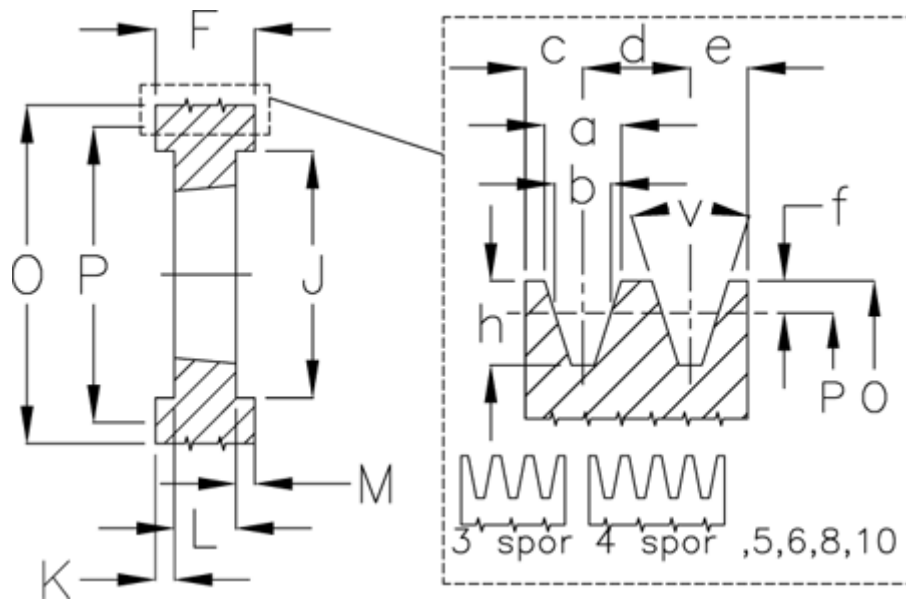

Article number: 604111023606

Description: V-belt pulley SPB 236/6 TL3535

Measures

a	= 16.3	For bush	= 3535	O	= 243.0
b	= 14.0	h	= 17.5	P	= 236
Bush ζ max	= 90	J	= 193	Type	= SPB
c	= 12.5	K	= 15,5	v	= 38 degrees
d	= 19.0	L	= 89		
e	= 12.5	m	= 15.5		
f	= 3.5	N	= -		
F	= 120	Number of ribs	= 6		